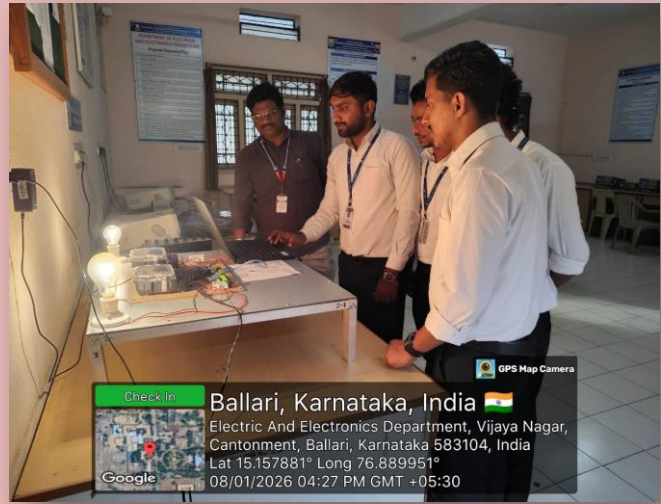

Check In **Ballari, Karnataka, India**
Electric And Electronics Department, Vijaya Nagar,
Cantonment, Ballari, Karnataka 583104, India
Lat 15.157881° Long 76.889951°
08/01/2026 04:27 PM GMT +05:30